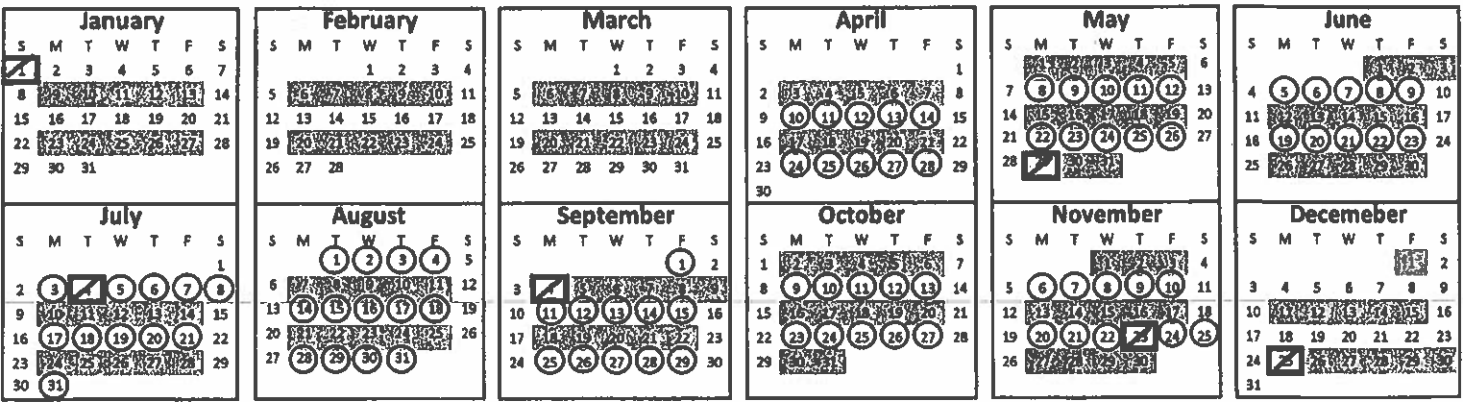

**☑ ➡ OBSERVED HOLIDAYS**

2021

RECEIVED

NOV - 4 2021

BOROUGH OF ELLWOOD CITY

2022

2023

2024

IF YOUR SCHEDULED COLLECTION DAY FALLS **ON OR AFTER** A WEEKDAY HOLIDAY, YOUR COLLECTION WILL BE ONE DAY LATER THAT WEEK.  
 IF YOUR SCHEDULED COLLECTION DAY FALLS **BEFORE** A WEEKDAY HOLIDAY, THERE WILL BE NO CHANGE IN YOUR PICK UP.  
 Please look for messages on our website at [www.valleywasteservice.com](http://www.valleywasteservice.com) for updates on collection schedules during the holidays.