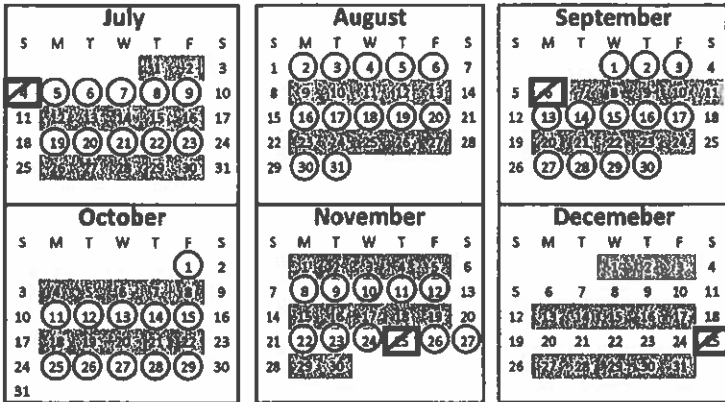

VALLEY WASTE SERVICE, INC.  
 261 Wallace Run Rd, Beaver Falls PA 15010  
 724-843-9373

*cc. LEONARD  
 WB  
 Police*

Borough of Ellwood City  
 2021-2024 Recycling Calendar

○ Yardwaste week is circled

**Recycle week is shaded**

**☑ ➡ OBSERVED HOLIDAYS**

2021

RECEIVED

NOV - 4 2021

BOROUGH OF ELLWOOD CITY

2022

2023

2024

IF YOUR SCHEDULED COLLECTION DAY FALLS **ON OR AFTER** A WEEKDAY HOLIDAY, YOUR COLLECTION WILL BE ONE DAY LATER THAT WEEK.  
 IF YOUR SCHEDULED COLLECTION DAY FALLS **BEFORE** A WEEKDAY HOLIDAY, THERE WILL BE NO CHANGE IN YOUR PICK UP.  
 Please look for messages on our website at [www.valleywasteservice.com](http://www.valleywasteservice.com) for updates on collection schedules during the holidays.