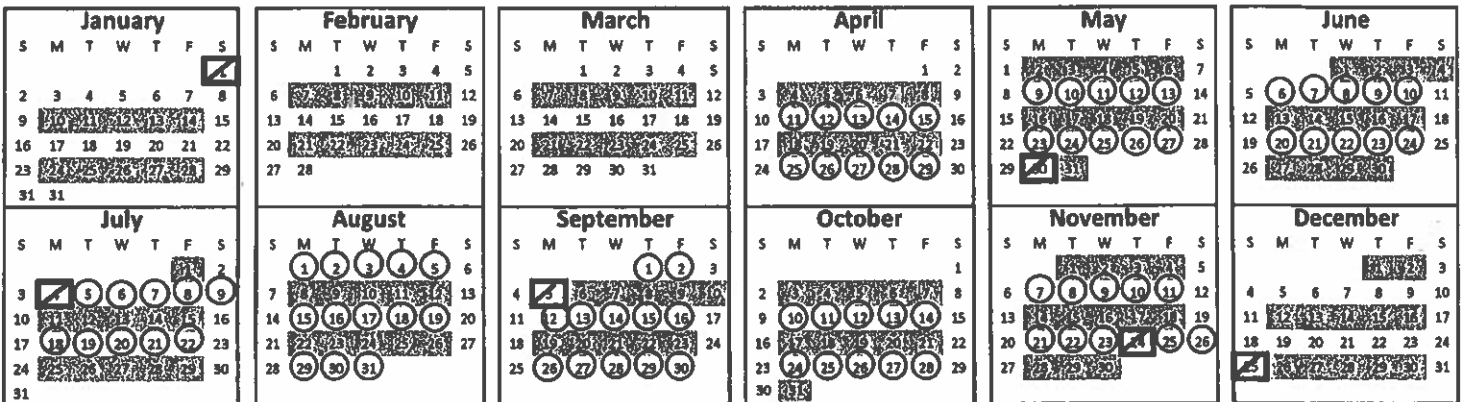

**☑ ➡ OBSERVED HOLIDAYS**

2021

RECEIVED

NOV - 4 2021

BOROUGH OF ELLWOOD CITY

2022

2023

2024

IF YOUR SCHEDULED COLLECTION DAY FALLS **ON OR AFTER** A WEEKDAY HOLIDAY, YOUR COLLECTION WILL BE ONE DAY LATER THAT WEEK.  
 IF YOUR SCHEDULED COLLECTION DAY FALLS **BEFORE** A WEEKDAY HOLIDAY, THERE WILL BE NO CHANGE IN YOUR PICK UP.  
 Please look for messages on our website at [www.valleywasteservice.com](http://www.valleywasteservice.com) for updates on collection schedules during the holidays.