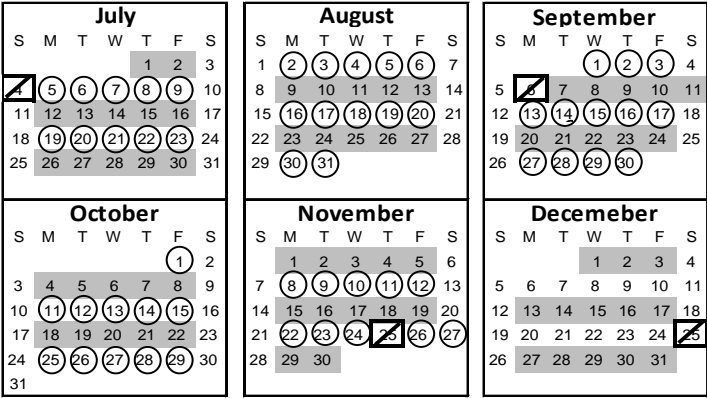

VALLEY WASTE SERVICE, INC.

261 Wallace Run Rd, Beaver Falls PA 15010

724-843-9373

Borough of Ellwood City

2021-2024 Recycling Calendar

○ Yardwaste week is circled

Recycle week is shaded

 OBSERVED HOLIDAYS

2021

2022

2023

2024

IF YOUR SCHEDULED COLLECTION DAY FALLS **ON OR AFTER** A WEEKDAY HOLIDAY, YOUR COLLECTION WILL BE ONE DAY LATER THAT WEEK
 IF YOUR SCHEDULED COLLECTION DAY FALLS **BEFORE** A WEEKDAY HOLIDAY, THERE WILL BE NO CHANGE IN YOUR PICK UP.
 Please look for messages on our website at www.valleywasteservice.com for updates on collection schedules during the holidays.