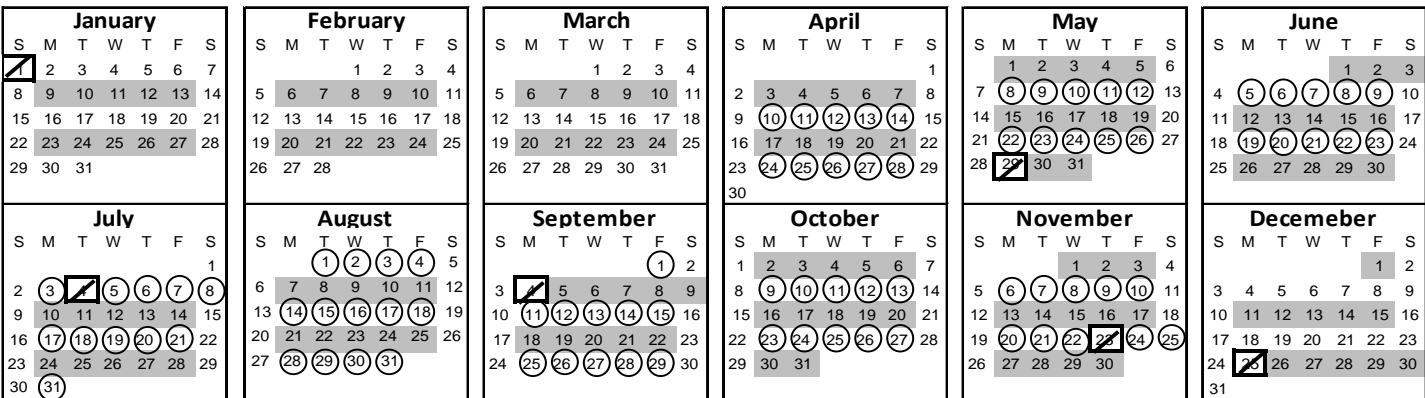

VALLEY WASTE SERVICE, INC.

261 Wallace Run Rd, Beaver Falls PA 15010

724-843-9373

Borough of Ellwood City

2021-2024 Recycling Calendar

○ Yardwaste week is circled

Recycle week is shaded

 OBSERVED HOLIDAYS

2021

2022

2023

2024

IF YOUR SCHEDULED COLLECTION DAY FALLS **ON OR AFTER** A WEEKDAY HOLIDAY, YOUR COLLECTION WILL BE ONE DAY LATER THAT WEEK
 IF YOUR SCHEDULED COLLECTION DAY FALLS **BEFORE** A WEEKDAY HOLIDAY, THERE WILL BE NO CHANGE IN YOUR PICK UP.
 Please look for messages on our website at www.valleywasteservice.com for updates on collection schedules during the holidays.