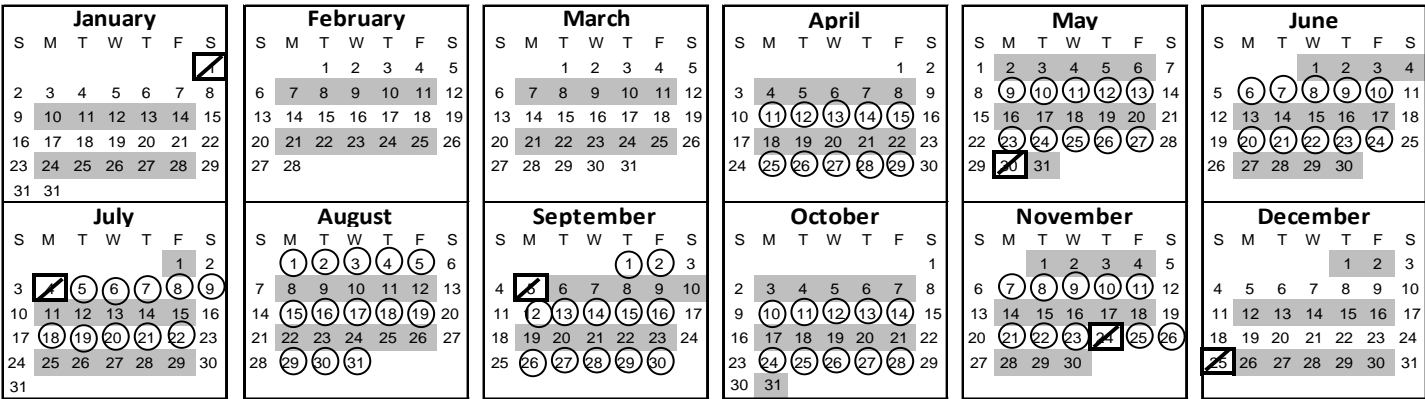

VALLEY WASTE SERVICE, INC.

261 Wallace Run Rd, Beaver Falls PA 15010

724-843-9373

Borough of Ellwood City

2021-2024 Recycling Calendar

○ Yardwaste week is circled

Recycle week is shaded

 OBSERVED HOLIDAYS

2021

2022

2023

2024

IF YOUR SCHEDULED COLLECTION DAY FALLS **ON OR AFTER** A WEEKDAY HOLIDAY, YOUR COLLECTION WILL BE ONE DAY LATER THAT WEEK
 IF YOUR SCHEDULED COLLECTION DAY FALLS **BEFORE** A WEEKDAY HOLIDAY, THERE WILL BE NO CHANGE IN YOUR PICK UP.
 Please look for messages on our website at www.valleywasteservice.com for updates on collection schedules during the holidays.